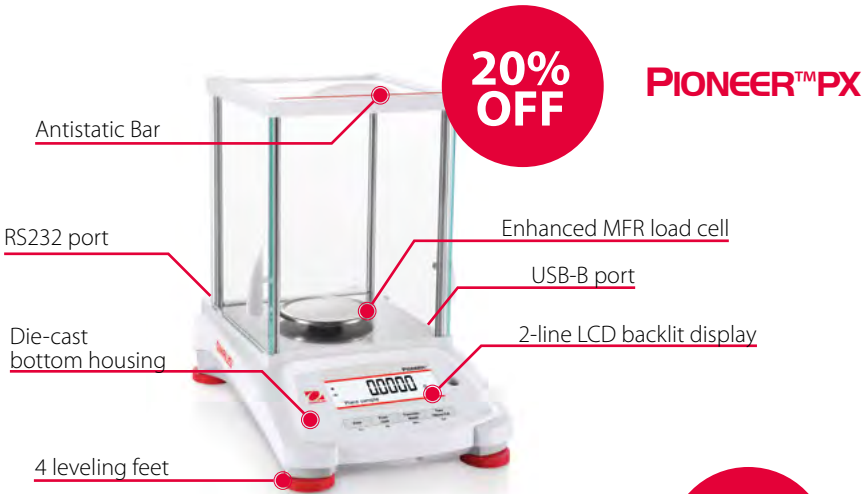

PIONEER™ PX & PR SERIES **PROMO**

The most exciting
entry level portfolio on the market!

Now 20% OFF

Promotion time: 1st of June - 20th of December 2019

Unsure which balance will be the best for you?

Compare two best selling products and discover our enhanced entry level portfolio at even more affordable prices!

Take the advantage of **20% discount for Pioneer PX and PR Series** and equip your laboratory with the most commonly used laboratory balances.

How to do it?

Contact your OHAUS Dealer and ask about the PX&PR series promotion.